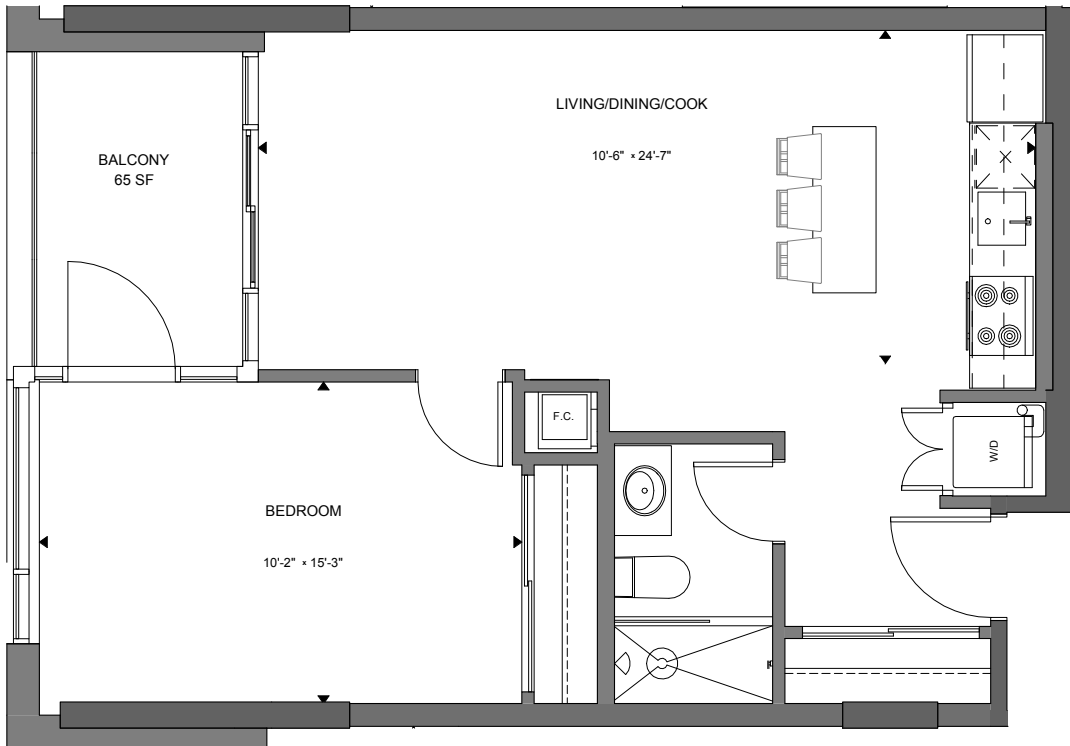

UNITS # 205, 305, 405, 505

1 BEDROOM + 1 BATH

INTERIOR: 655 SQ FT

EXTERIOR: 65 SQ FT

WWW.129MAIN.COM